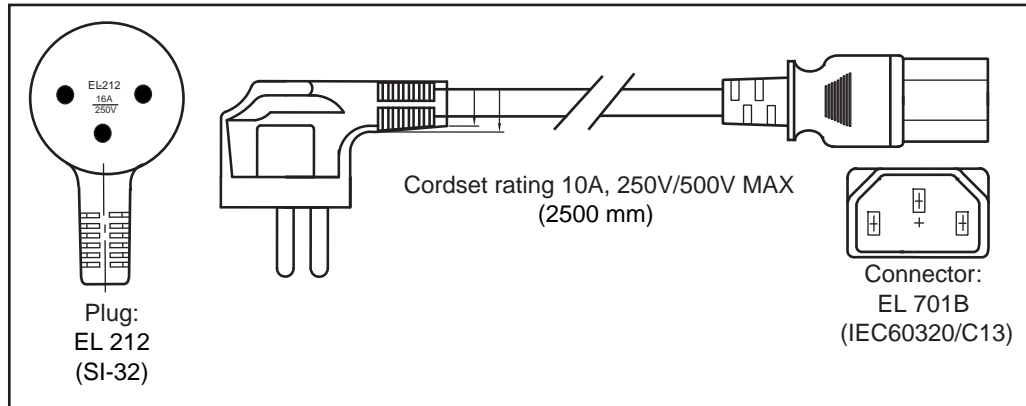

Power Cords

The standard power cords have an IEC C19 connector on the end that plugs into the device. The optional jumper power cords have an IEC C19 connector on the end that plugs into the device and an IEC C20 connector on the end that plugs into an IEC C19 outlet receptacle.

Table C-1 AC Power Cords for the Cisco Nexus Fabric Extender (continued)

Description	Length		Power Cord Reference Illustration
	Feet	Meters	
CAB-C13-C14-2M(=) Power Cord Jumper, C13-C14 Connectors, 2 Meter Length	6.6	2.0	
CAB-C13-C14-AC(=) Power Cord Jumper, C13-C14 Connectors, 3 Meter Length		3.0	

Figure C-1 SFS-250V-10A-AR

Figure C-2 CAB-9K10A-AU

Figure C-3 SFS-250V-10A-CN

Figure C-4 CAB-9K10A-EU

Figure C-5 SFS-250V-10A-ID

Figure C-6 SFS-250V-10A-IS

Figure C-7 CAB-9K10A-IT

Figure C-8 CAB-9K10A-SW