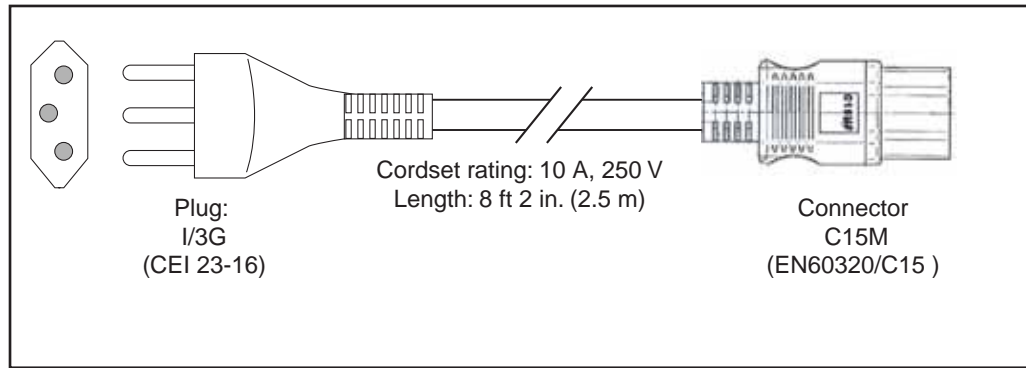

Table C-1 AC Power Cords for the Cisco Nexus Fabric Extender (continued)

Description	Length		Power Cord Reference Illustration
	Feet	Meters	
SFS-250V-10A-CN Power Cord, 250 VAC 10 A GB 2009 Plug China	8.2	2.5	Figure C-3
CAB-9K10A-EU Power Cord, 250 VAC 10 A M 2511 Plug Europe	8.2	2.5	Figure C-4
SFS-250V-10A-ID Power Cord, 250 VAC 16A EL-208 Plug South Africa, United Arab Emirates, India	8.2	2.5	Figure C-5
SFS-250V-10A-IS Power Cord, 250 VAC 10 A SI32 Plug Israel	8.2	2.5	Figure C-6
CAB-9K10A-IT Power Cord, 250 VAC 10 A CEI 23-16 Plug Italy	8.2	2.5	Figure C-7
CAB-9K10A-SW Power Cord, 250 VAC 10 A MP232 Plug Switzerland	8.2	2.5	Figure C-8
CAB-9K10A-UK Power Cord, 250 VAC 10 A BS1363 Plug (13 A fuse) United Kingdom	8.2	2.5	Figure C-9
CAB-AC-250V/13A Power Cord, 250 VAC 13 A IEC60320 Plug North America	6.6	2.0	Figure C-10
CAB-N5K6A-NA Power Cord, 250 VAC 13 A NEMA 6-15 Plug, North America	8.2	2.5	Figure C-11
CAB-9K12A-NA Power Cord, 125VAC 15A NEMA 5-15 Plug, North America	8.2	2.5	Figure C-12
CAB-C13-CBN Cabinet Jumper Power Cord, 250 VAC 16A, C14-C13 Connectors	2.25	0.686	Figure C-13
CAB-IND-10A(=) 10A Power cable for India	8.2	2.5	Figure C-14
CAB-C13-CBN Cabinet Jumper Power Cord, 250 VAC 16A, C14-C13 Connector	2.25	0.686	Figure C-15
CAB-C13-C14-JMPR Cabinet Jumper Power Cord, 250 VAC 13 A, C14-C15 Connector	2.2	0.7	Figure C-16

Table C-1 AC Power Cords for the Cisco Nexus Fabric Extender (continued)

Description	Length		Power Cord Reference Illustration
	Feet	Meters	
CAB-C13-C14-2M(=) Power Cord Jumper, C13-C14 Connectors, 2 Meter Length	6.6	2.0	
CAB-C13-C14-AC(=) Power Cord Jumper, C13-C14 Connectors, 3 Meter Length		3.0	

Figure C-1 SFS-250V-10A-AR

Figure C-2 CAB-9K10A-AU

Figure C-3 SFS-250V-10A-CN

Figure C-4 CAB-9K10A-EU

Figure C-5 SFS-250V-10A-ID

Figure C-6 SFS-250V-10A-IS

Figure C-7 CAB-9K10A-IT

Figure C-8 CAB-9K10A-SW