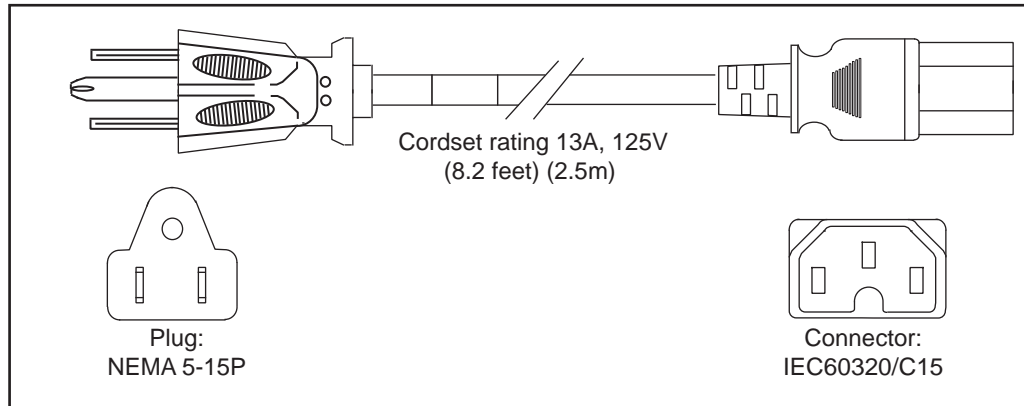

Power Cords

The standard power cords have an IEC C19 connector on the end that plugs into the device. The optional jumper power cords have an IEC C19 connector on the end that plugs into the device and an IEC C20 connector on the end that plugs into an IEC C19 outlet receptacle.

Figure C-9 CAB-9K10A-UK

Figure C-10 CAB-AC-250V/13A

Figure C-11 CAB-N5K6A-NA

Figure C-12 CAB-9K12A-NA

192260

Figure C-13 CAB-C13-CBN

186569

Figure C-14 CAB-IND-10A