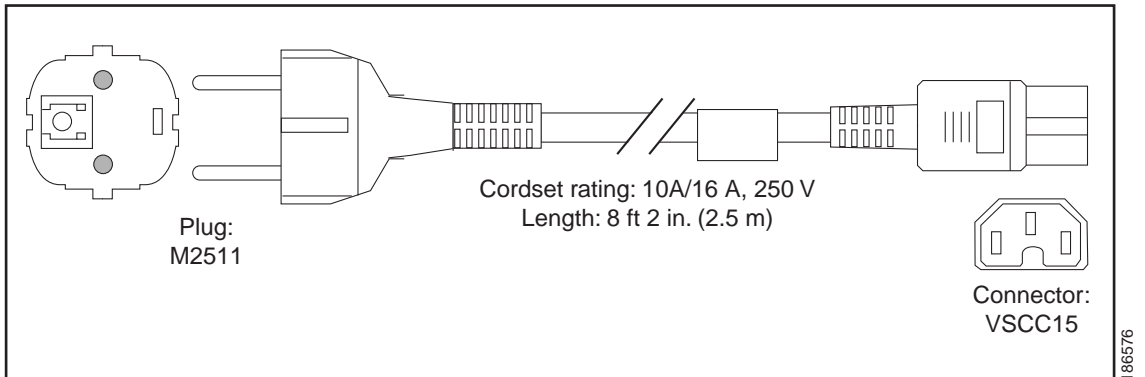

Table C-1 AC Power Cords for the Cisco Nexus Fabric Extender (continued)

Description	Length		Power Cord Reference Illustration
	Feet	Meters	
SFS-250V-10A-CN Power Cord, 250 VAC 10 A GB 2009 Plug China	8.2	2.5	Figure C-3
CAB-9K10A-EU Power Cord, 250 VAC 10 A M 2511 Plug Europe	8.2	2.5	Figure C-4
SFS-250V-10A-ID Power Cord, 250 VAC 16A EL-208 Plug South Africa, United Arab Emirates, India	8.2	2.5	Figure C-5
SFS-250V-10A-IS Power Cord, 250 VAC 10 A SI32 Plug Israel	8.2	2.5	Figure C-6
CAB-9K10A-IT Power Cord, 250 VAC 10 A CEI 23-16 Plug Italy	8.2	2.5	Figure C-7
CAB-9K10A-SW Power Cord, 250 VAC 10 A MP232 Plug Switzerland	8.2	2.5	Figure C-8
CAB-9K10A-UK Power Cord, 250 VAC 10 A BS1363 Plug (13 A fuse) United Kingdom	8.2	2.5	Figure C-9
CAB-AC-250V/13A Power Cord, 250 VAC 13 A IEC60320 Plug North America	6.6	2.0	Figure C-10
CAB-N5K6A-NA Power Cord, 250 VAC 13 A NEMA 6-15 Plug, North America	8.2	2.5	Figure C-11
CAB-9K12A-NA Power Cord, 125VAC 15A NEMA 5-15 Plug, North America	8.2	2.5	Figure C-12
CAB-C13-CBN Cabinet Jumper Power Cord, 250 VAC 16A, C14-C13 Connectors	2.25	0.686	Figure C-13
CAB-IND-10A(=) 10A Power cable for India	8.2	2.5	Figure C-14
CAB-C13-CBN Cabinet Jumper Power Cord, 250 VAC 16A, C14-C13 Connector	2.25	0.686	Figure C-15
CAB-C13-C14-JMPR Cabinet Jumper Power Cord, 250 VAC 13 A, C14-C15 Connector	2.2	0.7	Figure C-16

Table C-1 AC Power Cords for the Cisco Nexus Fabric Extender (continued)

Description	Length		Power Cord Reference Illustration
	Feet	Meters	
CAB-C13-C14-2M(=) Power Cord Jumper, C13-C14 Connectors, 2 Meter Length	6.6	2.0	
CAB-C13-C14-AC(=) Power Cord Jumper, C13-C14 Connectors, 3 Meter Length		3.0	

Figure C-1 SFS-250V-10A-AR

Figure C-2 CAB-9K10A-AU

Figure C-3 SFS-250V-10A-CN

Figure C-4 CAB-9K10A-EU

Figure C-5 SFS-250V-10A-ID

Figure C-6 SFS-250V-10A-IS

Figure C-7 CAB-9K10A-IT

Figure C-8 CAB-9K10A-SW