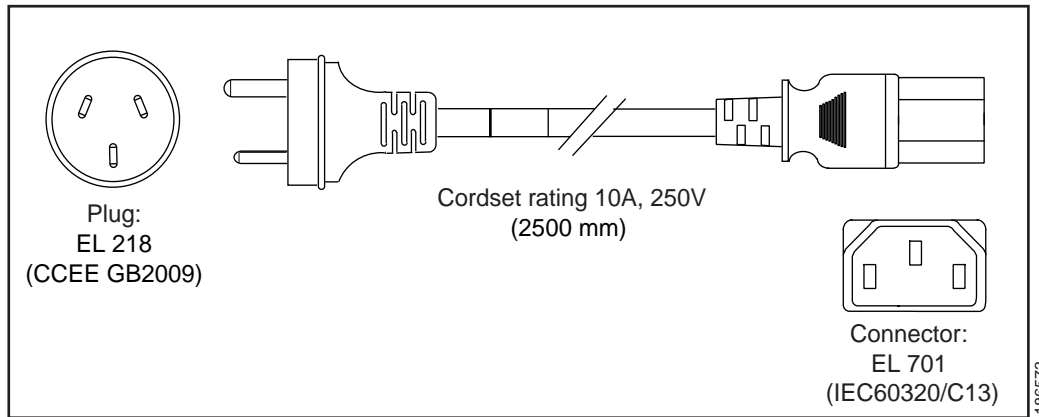

Table C-1 AC Power Cords for the Cisco Nexus Fabric Extender (continued)

Description	Length		Power Cord Reference Illustration
	Feet	Meters	
SFS-250V-10A-CN Power Cord, 250 VAC 10 A GB 2009 Plug China	8.2	2.5	Figure C-3
CAB-9K10A-EU Power Cord, 250 VAC 10 A M 2511 Plug Europe	8.2	2.5	Figure C-4
SFS-250V-10A-ID Power Cord, 250 VAC 16A EL-208 Plug South Africa, United Arab Emirates, India	8.2	2.5	Figure C-5
SFS-250V-10A-IS Power Cord, 250 VAC 10 A SI32 Plug Israel	8.2	2.5	Figure C-6
CAB-9K10A-IT Power Cord, 250 VAC 10 A CEI 23-16 Plug Italy	8.2	2.5	Figure C-7
CAB-9K10A-SW Power Cord, 250 VAC 10 A MP232 Plug Switzerland	8.2	2.5	Figure C-8
CAB-9K10A-UK Power Cord, 250 VAC 10 A BS1363 Plug (13 A fuse) United Kingdom	8.2	2.5	Figure C-9
CAB-AC-250V/13A Power Cord, 250 VAC 13 A IEC60320 Plug North America	6.6	2.0	Figure C-10
CAB-N5K6A-NA Power Cord, 250 VAC 13 A NEMA 6-15 Plug, North America	8.2	2.5	Figure C-11
CAB-9K12A-NA Power Cord, 125VAC 15A NEMA 5-15 Plug, North America	8.2	2.5	Figure C-12
CAB-C13-CBN Cabinet Jumper Power Cord, 250 VAC 16A, C14-C13 Connectors	2.25	0.686	Figure C-13
CAB-IND-10A(=) 10A Power cable for India	8.2	2.5	Figure C-14
CAB-C13-CBN Cabinet Jumper Power Cord, 250 VAC 16A, C14-C13 Connector	2.25	0.686	Figure C-15
CAB-C13-C14-JMPR Cabinet Jumper Power Cord, 250 VAC 13 A, C14-C15 Connector	2.2	0.7	Figure C-16

Table C-1 AC Power Cords for the Cisco Nexus Fabric Extender (continued)

Description	Length		Power Cord Reference Illustration
	Feet	Meters	
CAB-C13-C14-2M(=) Power Cord Jumper, C13-C14 Connectors, 2 Meter Length	6.6	2.0	
CAB-C13-C14-AC(=) Power Cord Jumper, C13-C14 Connectors, 3 Meter Length		3.0	

Figure C-1 SFS-250V-10A-AR

Figure C-2 CAB-9K10A-AU

Figure C-3 SFS-250V-10A-CN

Figure C-4 CAB-9K10A-EU

Figure C-5 SFS-250V-10A-ID

Figure C-6 SFS-250V-10A-IS

Figure C-7 CAB-9K10A-IT

Figure C-8 CAB-9K10A-SW