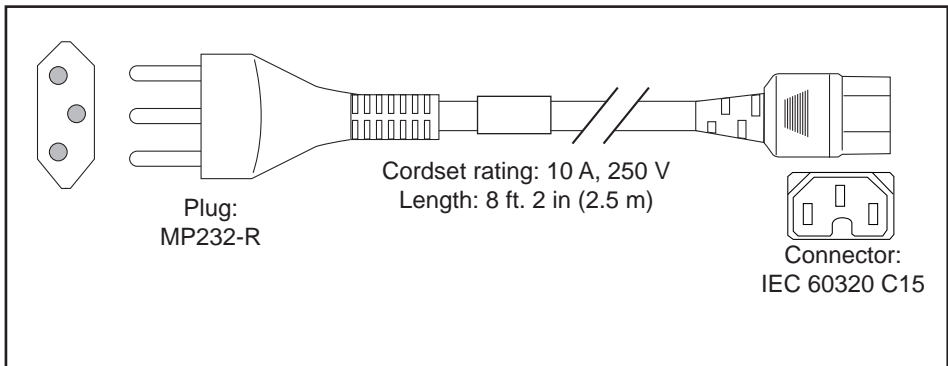

Power Cords

The standard power cords have an IEC C19 connector on the end that plugs into the device. The optional jumper power cords have an IEC C19 connector on the end that plugs into the device and an IEC C20 connector on the end that plugs into an IEC C19 outlet receptacle.

Table C-1 AC Power Cords for the Cisco Nexus Fabric Extender (continued)

Description	Length		Power Cord Reference Illustration
	Feet	Meters	
CAB-C13-C14-2M(=) Power Cord Jumper, C13-C14 Connectors, 2 Meter Length	6.6	2.0	
CAB-C13-C14-AC(=) Power Cord Jumper, C13-C14 Connectors, 3 Meter Length		3.0	

Figure C-1 SFS-250V-10A-AR

Figure C-2 CAB-9K10A-AU

Figure C-3 SFS-250V-10A-CN

Figure C-4 CAB-9K10A-EU

Figure C-5 SFS-250V-10A-ID

Figure C-6 SFS-250V-10A-IS

Figure C-7 CAB-9K10A-IT

Figure C-8 CAB-9K10A-SW