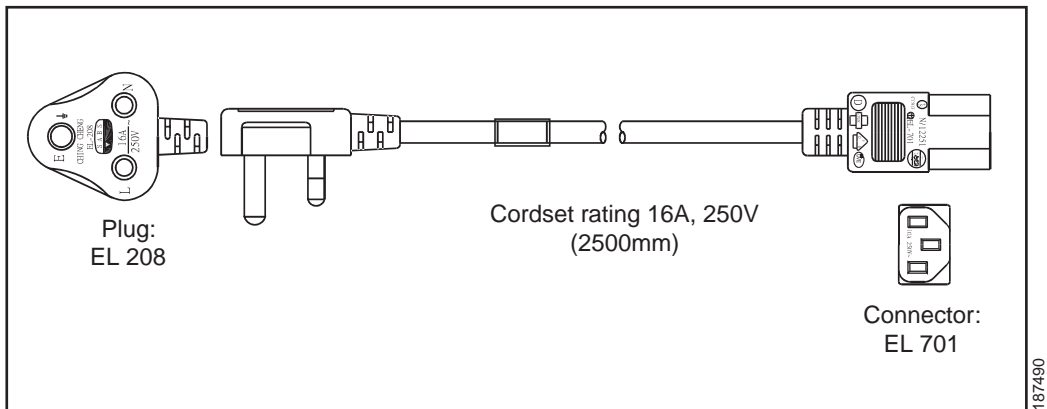

Table C-1 AC Power Cords for the Cisco Nexus Fabric Extender (continued)

Description	Length		Power Cord Reference Illustration
	Feet	Meters	
SFS-250V-10A-CN Power Cord, 250 VAC 10 A GB 2009 Plug China	8.2	2.5	Figure C-3
CAB-9K10A-EU Power Cord, 250 VAC 10 A M 2511 Plug Europe	8.2	2.5	Figure C-4
SFS-250V-10A-ID Power Cord, 250 VAC 16A EL-208 Plug South Africa, United Arab Emirates, India	8.2	2.5	Figure C-5
SFS-250V-10A-IS Power Cord, 250 VAC 10 A SI32 Plug Israel	8.2	2.5	Figure C-6
CAB-9K10A-IT Power Cord, 250 VAC 10 A CEI 23-16 Plug Italy	8.2	2.5	Figure C-7
CAB-9K10A-SW Power Cord, 250 VAC 10 A MP232 Plug Switzerland	8.2	2.5	Figure C-8
CAB-9K10A-UK Power Cord, 250 VAC 10 A BS1363 Plug (13 A fuse) United Kingdom	8.2	2.5	Figure C-9
CAB-AC-250V/13A Power Cord, 250 VAC 13 A IEC60320 Plug North America	6.6	2.0	Figure C-10
CAB-N5K6A-NA Power Cord, 250 VAC 13 A NEMA 6-15 Plug, North America	8.2	2.5	Figure C-11
CAB-9K12A-NA Power Cord, 125VAC 15A NEMA 5-15 Plug, North America	8.2	2.5	Figure C-12
CAB-C13-CBN Cabinet Jumper Power Cord, 250 VAC 16A, C14-C13 Connectors	2.25	0.686	Figure C-13
CAB-IND-10A(=) 10A Power cable for India	8.2	2.5	Figure C-14
CAB-C13-CBN Cabinet Jumper Power Cord, 250 VAC 16A, C14-C13 Connector	2.25	0.686	Figure C-15
CAB-C13-C14-JMPR Cabinet Jumper Power Cord, 250 VAC 13 A, C14-C15 Connector	2.2	0.7	Figure C-16

Table C-1 AC Power Cords for the Cisco Nexus Fabric Extender (continued)

Description	Length		Power Cord Reference Illustration
	Feet	Meters	
CAB-C13-C14-2M(=) Power Cord Jumper, C13-C14 Connectors, 2 Meter Length	6.6	2.0	
CAB-C13-C14-AC(=) Power Cord Jumper, C13-C14 Connectors, 3 Meter Length		3.0	

Figure C-1 SFS-250V-10A-AR

Figure C-2 CAB-9K10A-AU

Figure C-3 SFS-250V-10A-CN

Figure C-4 CAB-9K10A-EU

Figure C-5 SFS-250V-10A-ID

Figure C-6 SFS-250V-10A-IS

Figure C-7 CAB-9K10A-IT

Figure C-8 CAB-9K10A-SW