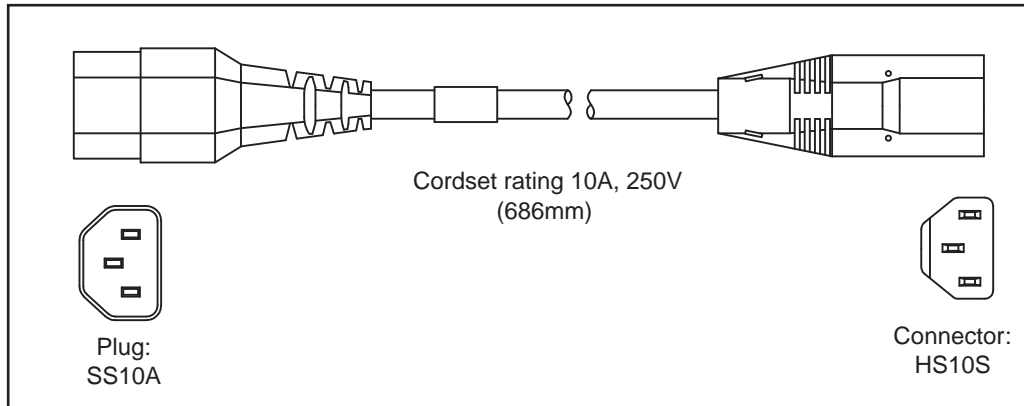

Power Cords

The standard power cords have an IEC C19 connector on the end that plugs into the device. The optional jumper power cords have an IEC C19 connector on the end that plugs into the device and an IEC C20 connector on the end that plugs into an IEC C19 outlet receptacle.

Figure C-9 CAB-9K10A-UK

Figure C-10 CAB-AC-250V/13A

Figure C-11 CAB-N5K6A-NA

Figure C-12 CAB-9K12A-NA

192260

Figure C-13 CAB-C13-CBN

186569

Figure C-14 CAB-IND-10A