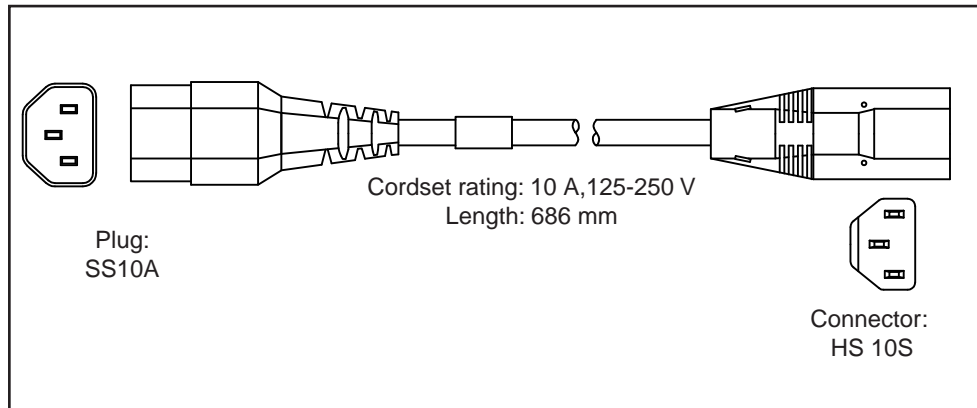

192259

Figure C-15 CAB-C13-CBN

Table C-2 lists the AC power cords for the Cisco Nexus 2232TM.

Table C-2 AC Power Cords for the Cisco Nexus 2232TM

Power Cords	Description
CAB-3KX-AC=	AC power card for North America
CAB-3KX-AC-AP=	AC power card for Australia
CAB-3KX-AC-AR=	AC power card for Argentina
CAB-3KX-AC-SW=	AC power card for Switzerland
CAB-3KX-AC-UK=	AC power card for United Kingdom
CAB-3KX-AC-JP=	AC power card for Japan
CAB-3KX-AC-EU=	AC power card for Europe
CAB-3KX-AC-IT=	AC power card for Italy
CAB-3KX-AC-IN=	AC power card for India
CAB-3KX-AC-CN=	AC power card for China
CAB-3KX-AC-DN=	AC power card for Denmark
CAB-3KX-AC-IS=	AC power card for Israel

Jumper Power Cord

Figure C-16 shows the plug connector on the optional jumper power cord for the Cisco Nexus Fabric Extender. The plug plugs into the Cisco Nexus Fabric Extender power supply, while the connector plugs into the receptacle of a power distribution unit for a cabinet.