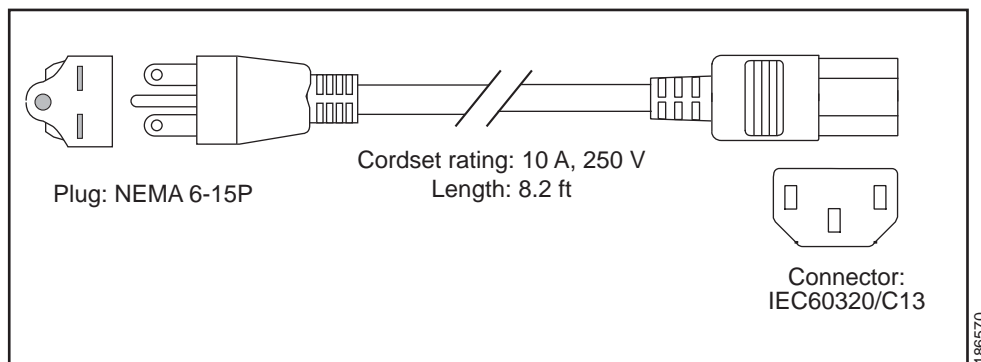

Figure C-9 CAB-9K10A-UK

Figure C-10 CAB-AC-250V/13A

Figure C-11 CAB-N5K6A-NA

Figure C-12 CAB-9K12A-NA

192260

Figure C-13 CAB-C13-CBN

186569

Figure C-14 CAB-IND-10A

192259

Figure C-15 CAB-C13-CBN

Table C-2 lists the AC power cords for the Cisco Nexus 2232TM.

Table C-2 AC Power Cords for the Cisco Nexus 2232TM

Power Cords	Description
CAB-3KX-AC=	AC power card for North America
CAB-3KX-AC-AP=	AC power card for Australia
CAB-3KX-AC-AR=	AC power card for Argentina
CAB-3KX-AC-SW=	AC power card for Switzerland
CAB-3KX-AC-UK=	AC power card for United Kingdom
CAB-3KX-AC-JP=	AC power card for Japan
CAB-3KX-AC-EU=	AC power card for Europe
CAB-3KX-AC-IT=	AC power card for Italy
CAB-3KX-AC-IN=	AC power card for India
CAB-3KX-AC-CN=	AC power card for China
CAB-3KX-AC-DN=	AC power card for Denmark
CAB-3KX-AC-IS=	AC power card for Israel