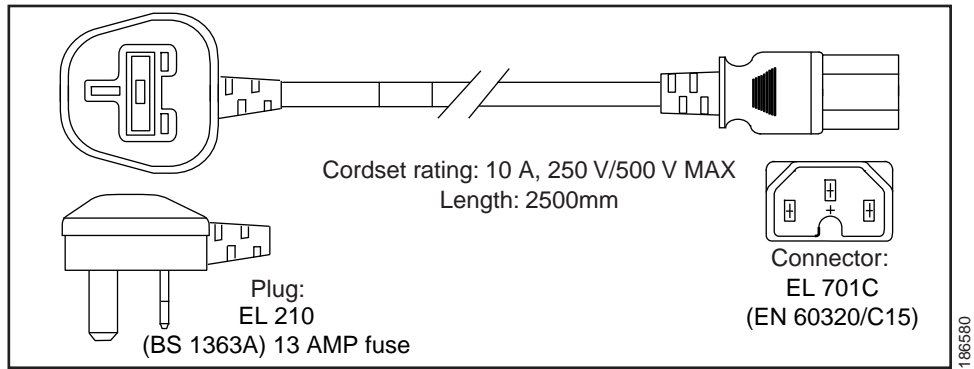

Power Cords

The standard power cords have an IEC C19 connector on the end that plugs into the device. The optional jumper power cords have an IEC C19 connector on the end that plugs into the device and an IEC C20 connector on the end that plugs into an IEC C19 outlet receptacle.

Table C-1 AC Power Cords for the Cisco Nexus Fabric Extender (continued)

Description	Length		Power Cord Reference Illustration
	Feet	Meters	
SFS-250V-10A-CN Power Cord, 250 VAC 10 A GB 2009 Plug China	8.2	2.5	Figure C-3
CAB-9K10A-EU Power Cord, 250 VAC 10 A M 2511 Plug Europe	8.2	2.5	Figure C-4
SFS-250V-10A-ID Power Cord, 250 VAC 16A EL-208 Plug South Africa, United Arab Emirates, India	8.2	2.5	Figure C-5
SFS-250V-10A-IS Power Cord, 250 VAC 10 A SI32 Plug Israel	8.2	2.5	Figure C-6
CAB-9K10A-IT Power Cord, 250 VAC 10 A CEI 23-16 Plug Italy	8.2	2.5	Figure C-7
CAB-9K10A-SW Power Cord, 250 VAC 10 A MP232 Plug Switzerland	8.2	2.5	Figure C-8
CAB-9K10A-UK Power Cord, 250 VAC 10 A BS1363 Plug (13 A fuse) United Kingdom	8.2	2.5	Figure C-9
CAB-AC-250V/13A Power Cord, 250 VAC 13 A IEC60320 Plug North America	6.6	2.0	Figure C-10
CAB-N5K6A-NA Power Cord, 250 VAC 13 A NEMA 6-15 Plug, North America	8.2	2.5	Figure C-11
CAB-9K12A-NA Power Cord, 125VAC 15A NEMA 5-15 Plug, North America	8.2	2.5	Figure C-12
CAB-C13-CBN Cabinet Jumper Power Cord, 250 VAC 16A, C14-C13 Connectors	2.25	0.686	Figure C-13
CAB-IND-10A(=) 10A Power cable for India	8.2	2.5	Figure C-14
CAB-C13-CBN Cabinet Jumper Power Cord, 250 VAC 16A, C14-C13 Connector	2.25	0.686	Figure C-15
CAB-C13-C14-JMPR Cabinet Jumper Power Cord, 250 VAC 13 A, C14-C15 Connector	2.2	0.7	Figure C-16

Figure C-9 CAB-9K10A-UK

Figure C-10 CAB-AC-250V/13A

Figure C-11 CAB-N5K6A-NA

Figure C-12 CAB-9K12A-NA

192260

Figure C-13 CAB-C13-CBN

186569

Figure C-14 CAB-IND-10A