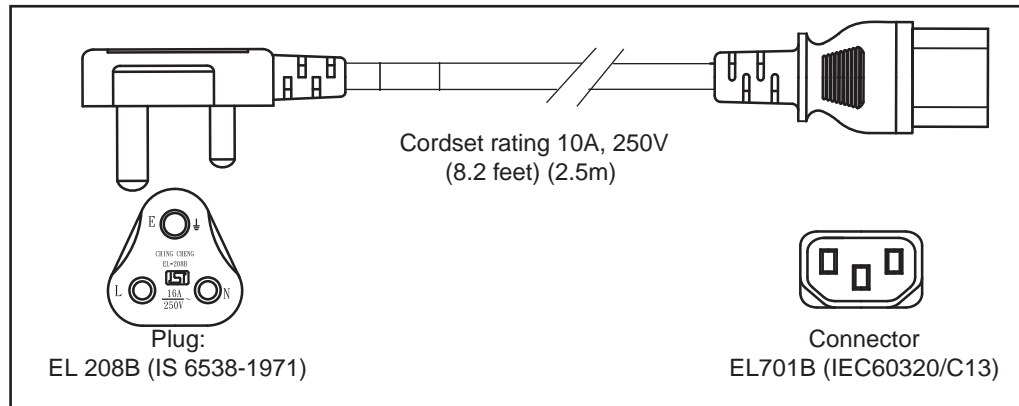

Power Cords

The standard power cords have an IEC C19 connector on the end that plugs into the device. The optional jumper power cords have an IEC C19 connector on the end that plugs into the device and an IEC C20 connector on the end that plugs into an IEC C19 outlet receptacle.

Table C-1 AC Power Cords for the Cisco Nexus Fabric Extender (continued)

Description	Length		Power Cord Reference Illustration
	Feet	Meters	
SFS-250V-10A-CN Power Cord, 250 VAC 10 A GB 2009 Plug China	8.2	2.5	Figure C-3
CAB-9K10A-EU Power Cord, 250 VAC 10 A M 2511 Plug Europe	8.2	2.5	Figure C-4
SFS-250V-10A-ID Power Cord, 250 VAC 16A EL-208 Plug South Africa, United Arab Emirates, India	8.2	2.5	Figure C-5
SFS-250V-10A-IS Power Cord, 250 VAC 10 A SI32 Plug Israel	8.2	2.5	Figure C-6
CAB-9K10A-IT Power Cord, 250 VAC 10 A CEI 23-16 Plug Italy	8.2	2.5	Figure C-7
CAB-9K10A-SW Power Cord, 250 VAC 10 A MP232 Plug Switzerland	8.2	2.5	Figure C-8
CAB-9K10A-UK Power Cord, 250 VAC 10 A BS1363 Plug (13 A fuse) United Kingdom	8.2	2.5	Figure C-9
CAB-AC-250V/13A Power Cord, 250 VAC 13 A IEC60320 Plug North America	6.6	2.0	Figure C-10
CAB-N5K6A-NA Power Cord, 250 VAC 13 A NEMA 6-15 Plug, North America	8.2	2.5	Figure C-11
CAB-9K12A-NA Power Cord, 125VAC 15A NEMA 5-15 Plug, North America	8.2	2.5	Figure C-12
CAB-C13-CBN Cabinet Jumper Power Cord, 250 VAC 16A, C14-C13 Connectors	2.25	0.686	Figure C-13
CAB-IND-10A(=) 10A Power cable for India	8.2	2.5	Figure C-14
CAB-C13-CBN Cabinet Jumper Power Cord, 250 VAC 16A, C14-C13 Connector	2.25	0.686	Figure C-15
CAB-C13-C14-JMPR Cabinet Jumper Power Cord, 250 VAC 13 A, C14-C15 Connector	2.2	0.7	Figure C-16

Figure C-9 CAB-9K10A-UK

Figure C-10 CAB-AC-250V/13A

Figure C-11 CAB-N5K6A-NA

Figure C-12 CAB-9K12A-NA

192260

Figure C-13 CAB-C13-CBN

186569

Figure C-14 CAB-IND-10A