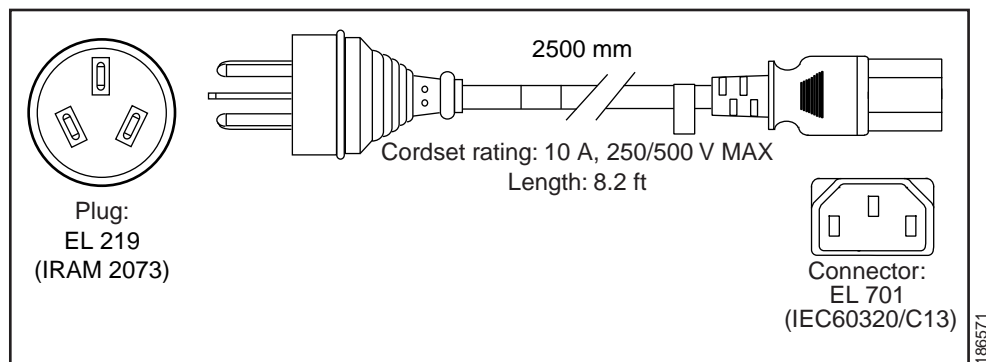

Table C-1 AC Power Cords for the Cisco Nexus Fabric Extender (continued)

Description	Length		Power Cord Reference Illustration
	Feet	Meters	
SFS-250V-10A-CN Power Cord, 250 VAC 10 A GB 2009 Plug China	8.2	2.5	Figure C-3
CAB-9K10A-EU Power Cord, 250 VAC 10 A M 2511 Plug Europe	8.2	2.5	Figure C-4
SFS-250V-10A-ID Power Cord, 250 VAC 16A EL-208 Plug South Africa, United Arab Emirates, India	8.2	2.5	Figure C-5
SFS-250V-10A-IS Power Cord, 250 VAC 10 A SI32 Plug Israel	8.2	2.5	Figure C-6
CAB-9K10A-IT Power Cord, 250 VAC 10 A CEI 23-16 Plug Italy	8.2	2.5	Figure C-7
CAB-9K10A-SW Power Cord, 250 VAC 10 A MP232 Plug Switzerland	8.2	2.5	Figure C-8
CAB-9K10A-UK Power Cord, 250 VAC 10 A BS1363 Plug (13 A fuse) United Kingdom	8.2	2.5	Figure C-9
CAB-AC-250V/13A Power Cord, 250 VAC 13 A IEC60320 Plug North America	6.6	2.0	Figure C-10
CAB-N5K6A-NA Power Cord, 250 VAC 13 A NEMA 6-15 Plug, North America	8.2	2.5	Figure C-11
CAB-9K12A-NA Power Cord, 125VAC 15A NEMA 5-15 Plug, North America	8.2	2.5	Figure C-12
CAB-C13-CBN Cabinet Jumper Power Cord, 250 VAC 16A, C14-C13 Connectors	2.25	0.686	Figure C-13
CAB-IND-10A(=) 10A Power cable for India	8.2	2.5	Figure C-14
CAB-C13-CBN Cabinet Jumper Power Cord, 250 VAC 16A, C14-C13 Connector	2.25	0.686	Figure C-15
CAB-C13-C14-JMPR Cabinet Jumper Power Cord, 250 VAC 13 A, C14-C15 Connector	2.2	0.7	Figure C-16

Table C-1 AC Power Cords for the Cisco Nexus Fabric Extender (continued)

Description	Length		Power Cord Reference Illustration
	Feet	Meters	
CAB-C13-C14-2M(=) Power Cord Jumper, C13-C14 Connectors, 2 Meter Length	6.6	2.0	
CAB-C13-C14-AC(=) Power Cord Jumper, C13-C14 Connectors, 3 Meter Length		3.0	

Figure C-1 SFS-250V-10A-AR

Figure C-2 CAB-9K10A-AU

Figure C-3 SFS-250V-10A-CN

Figure C-4 CAB-9K10A-EU

Figure C-5 SFS-250V-10A-ID

Figure C-6 SFS-250V-10A-IS

Figure C-7 CAB-9K10A-IT

Figure C-8 CAB-9K10A-SW