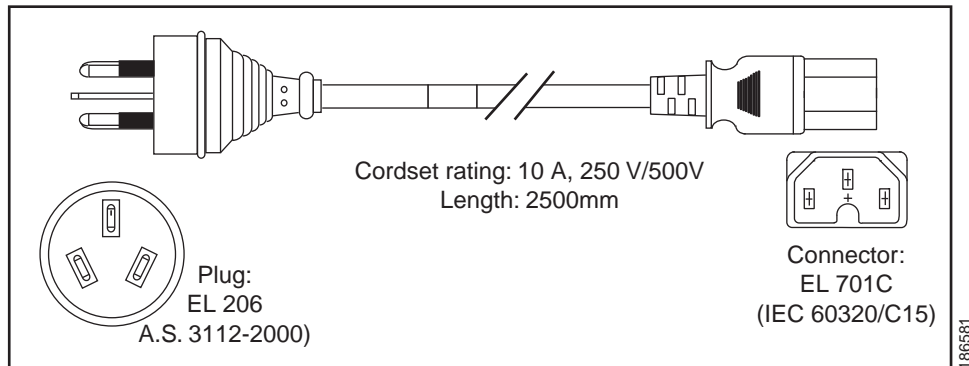

Table C-1 AC Power Cords for the Cisco Nexus Fabric Extender (continued)

Description	Length		Power Cord Reference Illustration
	Feet	Meters	
SFS-250V-10A-CN Power Cord, 250 VAC 10 A GB 2009 Plug China	8.2	2.5	Figure C-3
CAB-9K10A-EU Power Cord, 250 VAC 10 A M 2511 Plug Europe	8.2	2.5	Figure C-4
SFS-250V-10A-ID Power Cord, 250 VAC 16A EL-208 Plug South Africa, United Arab Emirates, India	8.2	2.5	Figure C-5
SFS-250V-10A-IS Power Cord, 250 VAC 10 A SI32 Plug Israel	8.2	2.5	Figure C-6
CAB-9K10A-IT Power Cord, 250 VAC 10 A CEI 23-16 Plug Italy	8.2	2.5	Figure C-7
CAB-9K10A-SW Power Cord, 250 VAC 10 A MP232 Plug Switzerland	8.2	2.5	Figure C-8
CAB-9K10A-UK Power Cord, 250 VAC 10 A BS1363 Plug (13 A fuse) United Kingdom	8.2	2.5	Figure C-9
CAB-AC-250V/13A Power Cord, 250 VAC 13 A IEC60320 Plug North America	6.6	2.0	Figure C-10
CAB-N5K6A-NA Power Cord, 250 VAC 13 A NEMA 6-15 Plug, North America	8.2	2.5	Figure C-11
CAB-9K12A-NA Power Cord, 125VAC 15A NEMA 5-15 Plug, North America	8.2	2.5	Figure C-12
CAB-C13-CBN Cabinet Jumper Power Cord, 250 VAC 16A, C14-C13 Connectors	2.25	0.686	Figure C-13
CAB-IND-10A(=) 10A Power cable for India	8.2	2.5	Figure C-14
CAB-C13-CBN Cabinet Jumper Power Cord, 250 VAC 16A, C14-C13 Connector	2.25	0.686	Figure C-15
CAB-C13-C14-JMPR Cabinet Jumper Power Cord, 250 VAC 13 A, C14-C15 Connector	2.2	0.7	Figure C-16

Table C-1 AC Power Cords for the Cisco Nexus Fabric Extender (continued)

Description	Length		Power Cord Reference Illustration
	Feet	Meters	
CAB-C13-C14-2M(=) Power Cord Jumper, C13-C14 Connectors, 2 Meter Length	6.6	2.0	
CAB-C13-C14-AC(=) Power Cord Jumper, C13-C14 Connectors, 3 Meter Length		3.0	

Figure C-1 SFS-250V-10A-AR

Figure C-2 CAB-9K10A-AU

Figure C-3 SFS-250V-10A-CN

Figure C-4 CAB-9K10A-EU

Figure C-5 SFS-250V-10A-ID

Figure C-6 SFS-250V-10A-IS

Figure C-7 CAB-9K10A-IT

Figure C-8 CAB-9K10A-SW