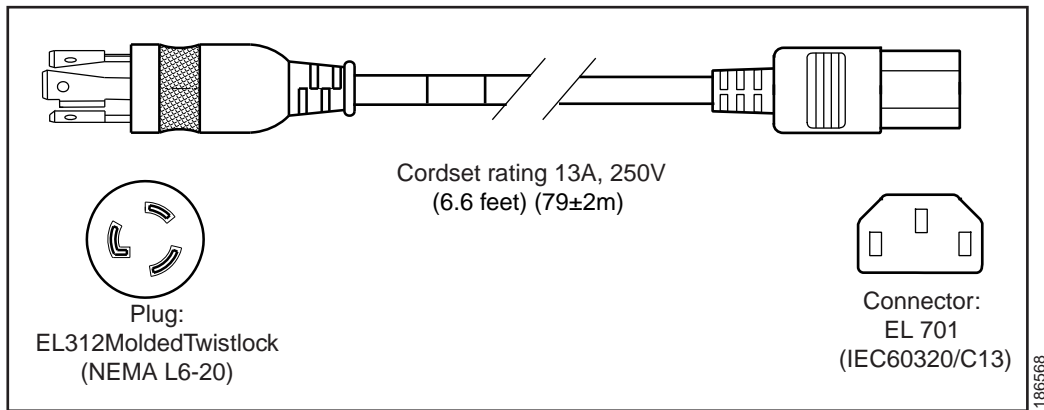

Figure C-9 CAB-9K10A-UK

Figure C-10 CAB-AC-250V/13A

Figure C-11 CAB-N5K6A-NA

Figure C-12 CAB-9K12A-NA

192260

Figure C-13 CAB-C13-CBN

186569

Figure C-14 CAB-IND-10A

192259

Figure C-15 CAB-C13-CBN

Table C-2 lists the AC power cords for the Cisco Nexus 2232TM.

Table C-2 AC Power Cords for the Cisco Nexus 2232TM

Power Cords	Description
CAB-3KX-AC=	AC power card for North America
CAB-3KX-AC-AP=	AC power card for Australia
CAB-3KX-AC-AR=	AC power card for Argentina
CAB-3KX-AC-SW=	AC power card for Switzerland
CAB-3KX-AC-UK=	AC power card for United Kingdom
CAB-3KX-AC-JP=	AC power card for Japan
CAB-3KX-AC-EU=	AC power card for Europe
CAB-3KX-AC-IT=	AC power card for Italy
CAB-3KX-AC-IN=	AC power card for India
CAB-3KX-AC-CN=	AC power card for China
CAB-3KX-AC-DN=	AC power card for Denmark
CAB-3KX-AC-IS=	AC power card for Israel